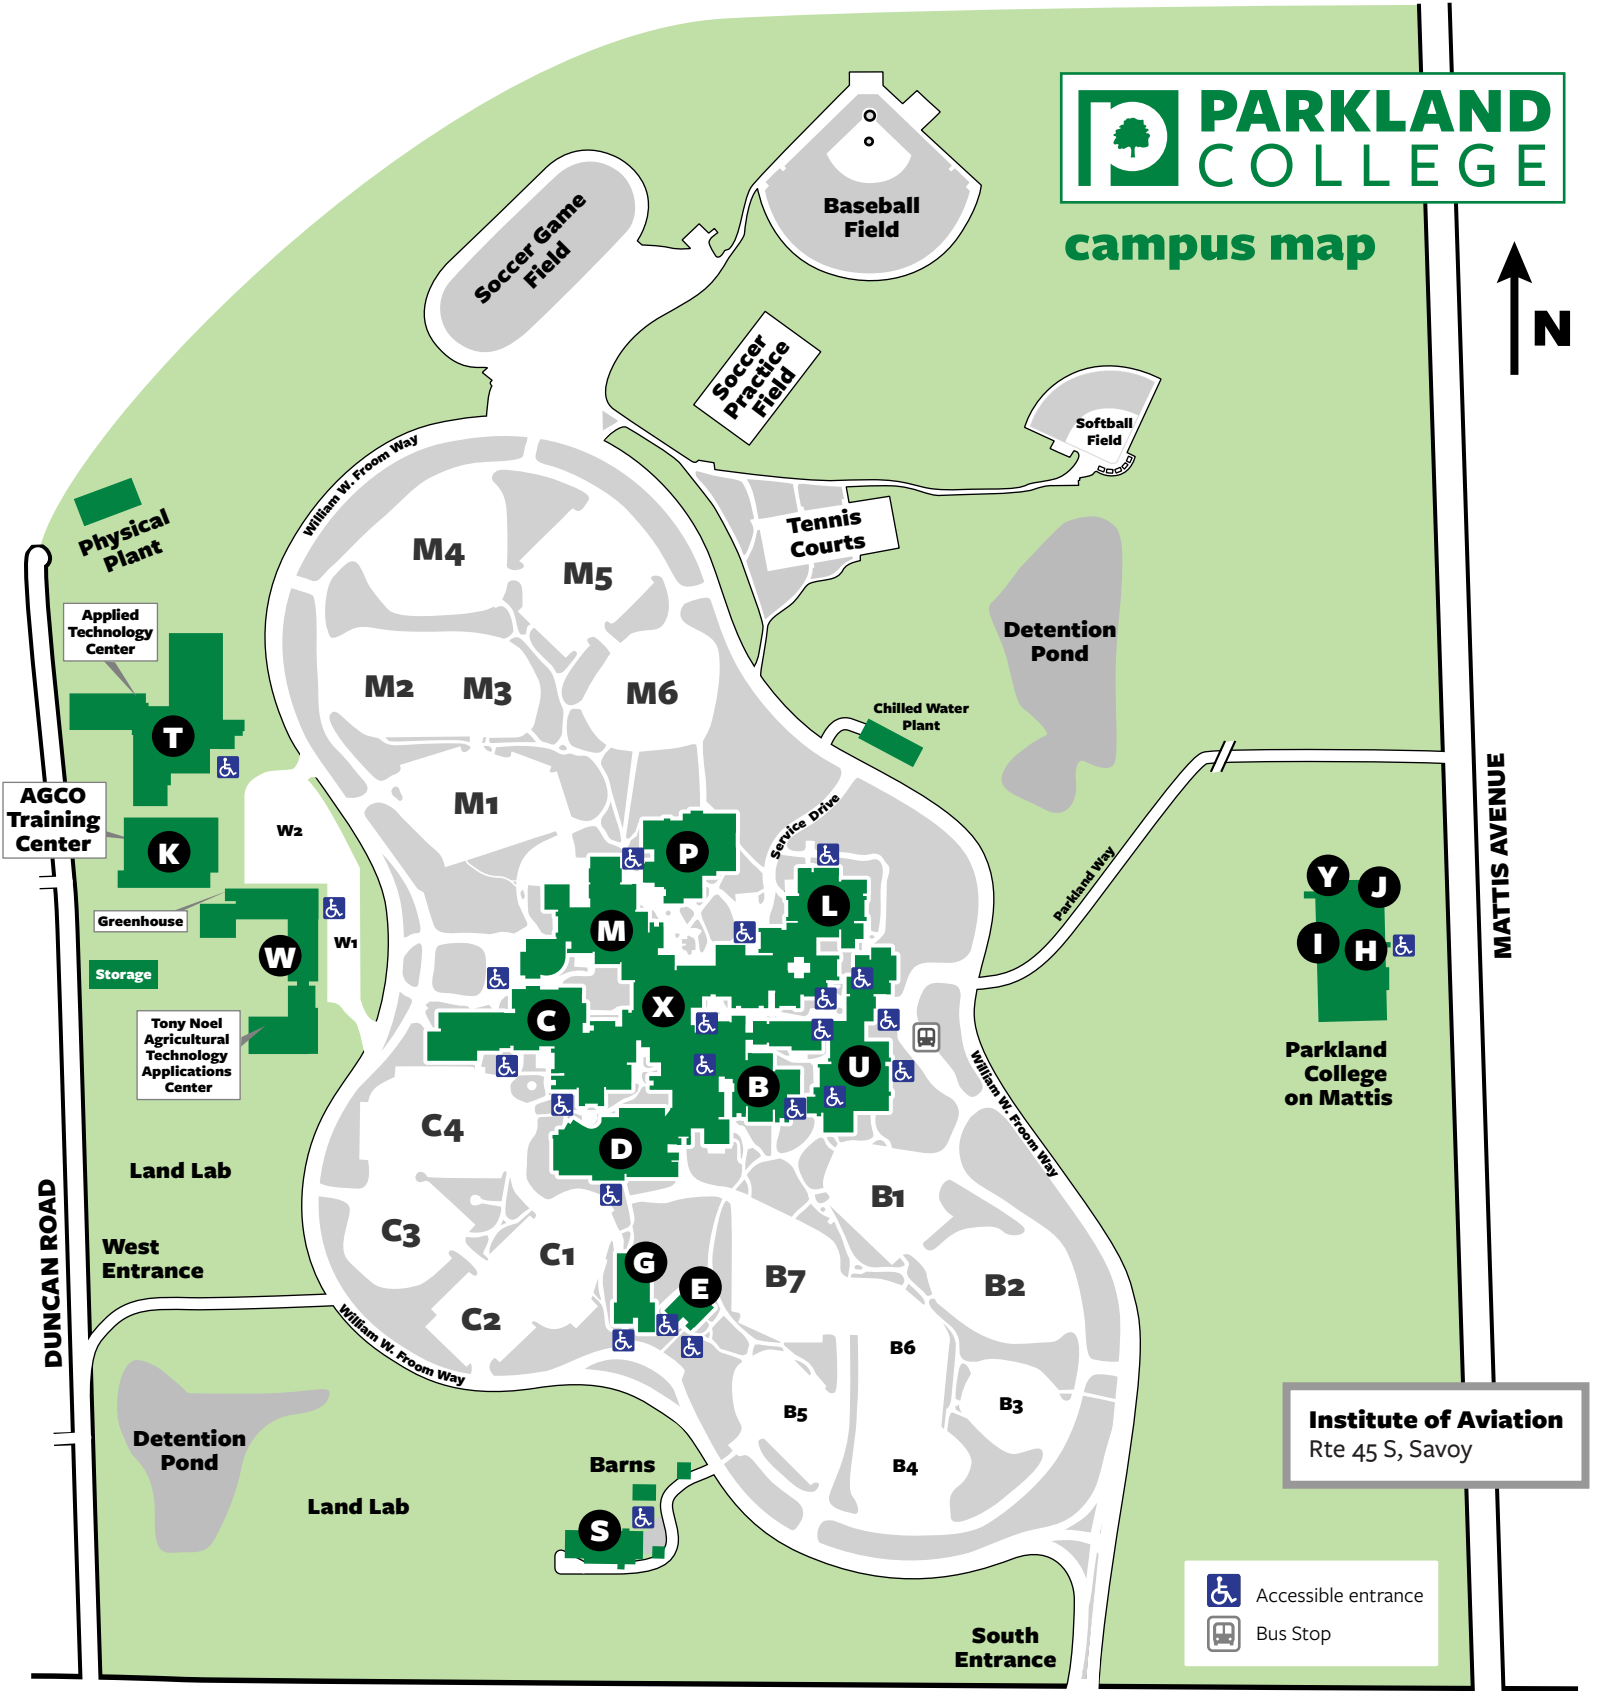

# campus map

**Institute of Aviation**  
Rte 45 S, Savoy

- Accessible entrance
- Bus Stop

BRADLEY AVENUE

MATTIS AVENUE

DUNCAN ROAD

William W. Froom Way

Service Drive

ParMard Way

William W. Froom Way

William W. Froom Way

Detention Pond

Detention Pond

Baseball Field

Soccer Game Field

Soccer Practice Field

Softball Field

Tennis Courts

Chilled Water Plant

Physical Plant

Applied Technology Center

AGCO Training Center

Greenhouse

Storage

Tony Noel Agricultural Technology Applications Center

Land Lab

West Entrance

Land Lab

Barns

South Entrance

Parkland College on Mattis